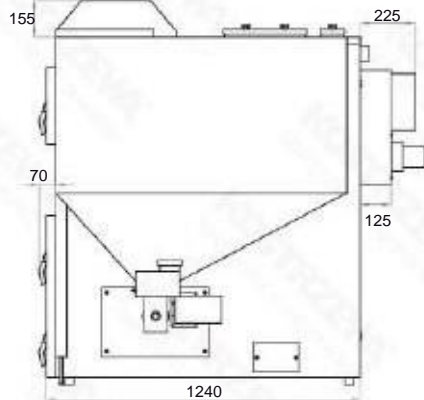

Dimensions - Pellets Fuzzy Logic 2 100kW

Front view

Side view

Rear view