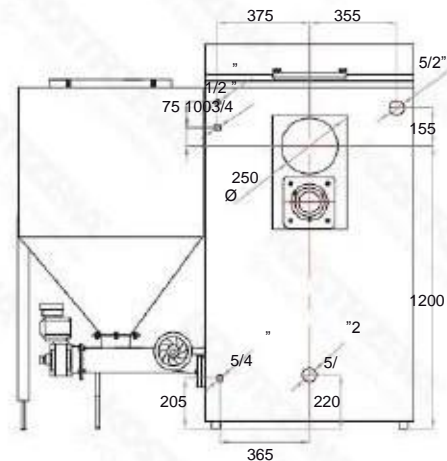

Dimensions - Pellets Fuzzy Logic 2 100kW

Front view

Side view

Rear view