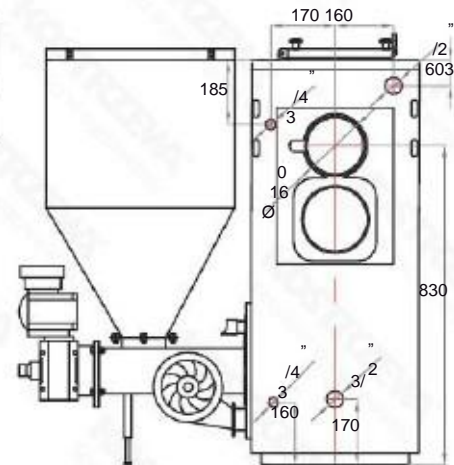

Dimensions - Pellets Fuzzy Logic 2 15kW

Front view

Side view

Back view