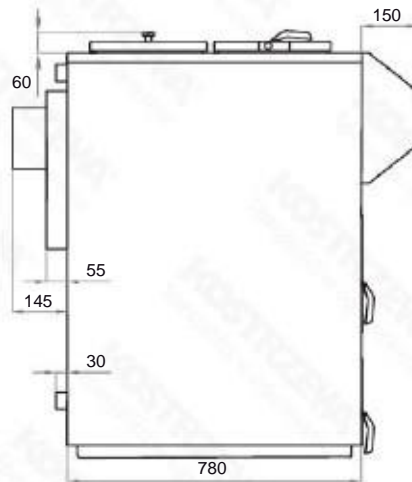

Dimensions - Pellets Fuzzy Logic 2 15kW

Front view

Side view

Back view