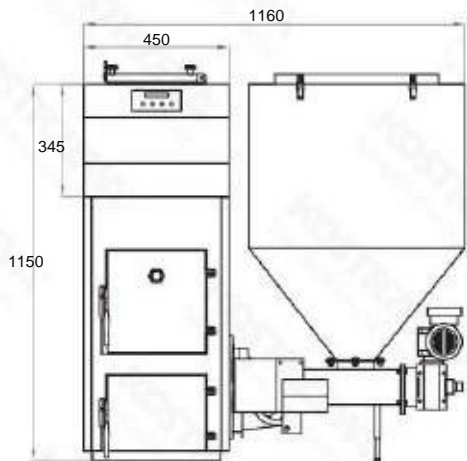

Dimensions - Pellets Fuzzy Logic 2 25kW

Front view

Side view

View from the top