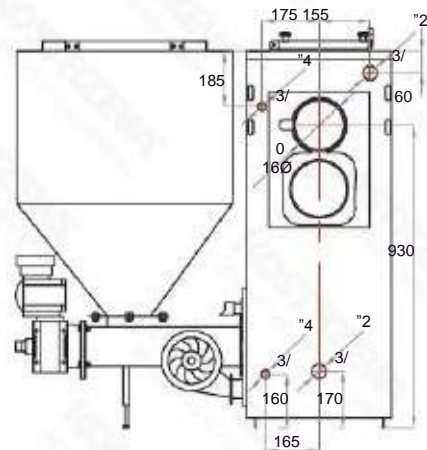

Dimensions - Pellets Fuzzy Logic 2 25kW

Front view

Side view

View from the top