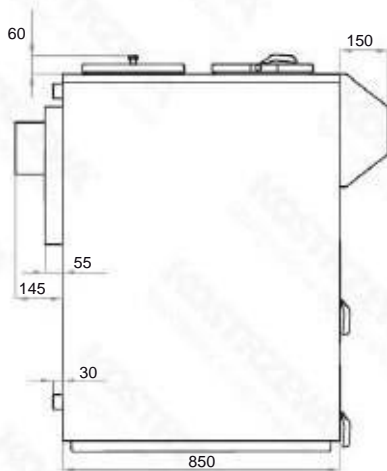

Dimensions - Pellets Fuzzy Logic 2 25kW

Front view

Side view

View from the top