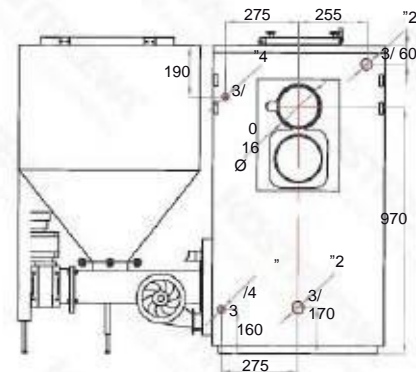

Dimensions - Pellets Fuzzy Logic 2 50kW

Front view

Side view

Rear view