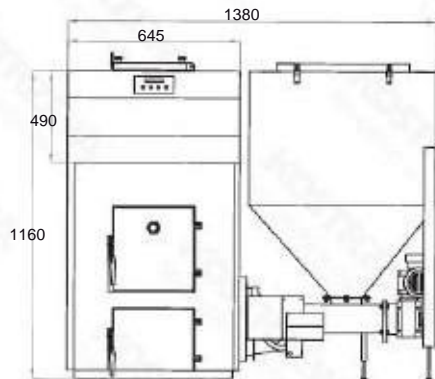

Dimensions - Pellets Fuzzy Logic 2 50kW

Front view

Side view

Rear view