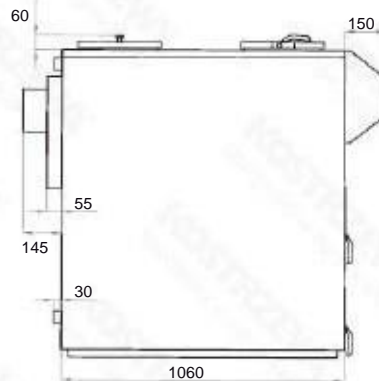

Dimensions - Pellets Fuzzy Logic 2 50kW

Front view

Side view

Rear view