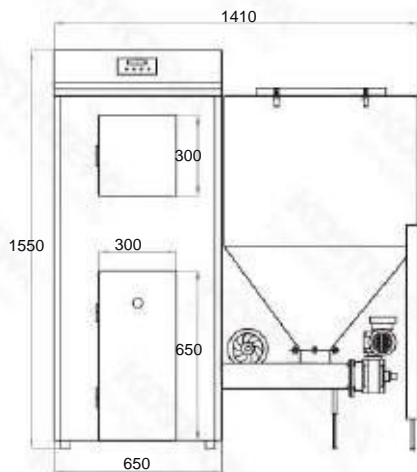

Dimensions - Pellets Fuzzy Logic 2 75kW

Front view

Side view

Rear view