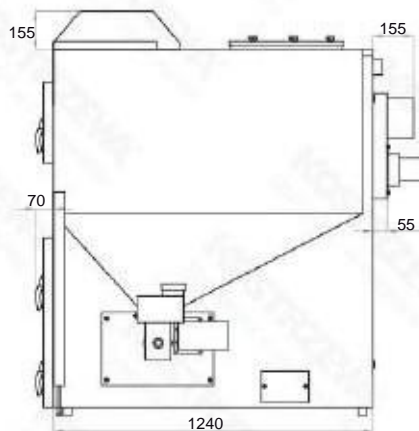

Dimensions - Pellets Fuzzy Logic 2 75kW

Front view

Side view

Rear view