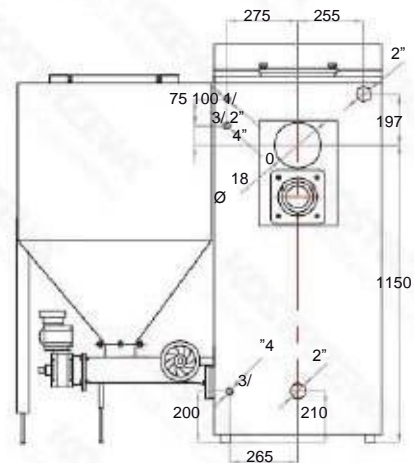

Dimensions - Pellets Fuzzy Logic 2 75kW

Front view

Side view

Rear view